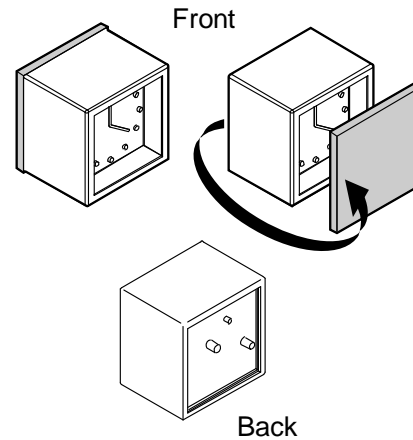

Desk Clock

Customer Needs:

The Desk Clock allows easy viewing and an alarm function all in one beautiful piece. Closed, this box is a perfect model of minimalistic design. When you open it, the lid stores neatly underneath.

Product Features

- Style Number: WDC
- Color: Matte Black and Sliver
- Construction: Aluminum, Polystyrene and soft coat rubberized finish
- Weight: .45 lbs.
- Dimensions: W2-1/4" x H2-3/4" x D1-3/4"
- Application: Freestanding or for use with the Writing Mat (WWM)
- Warranty: 2 years
- Lid stores neatly behind.
- Alarm function.
- Any E90 N size 1.5V battery may be used as a replacement.
- One battery is provided.
- Fits neatly into the aluminum channel on the Writing Mat (WWM), also sold by Details.
- Sturdy construction with a soft feel.