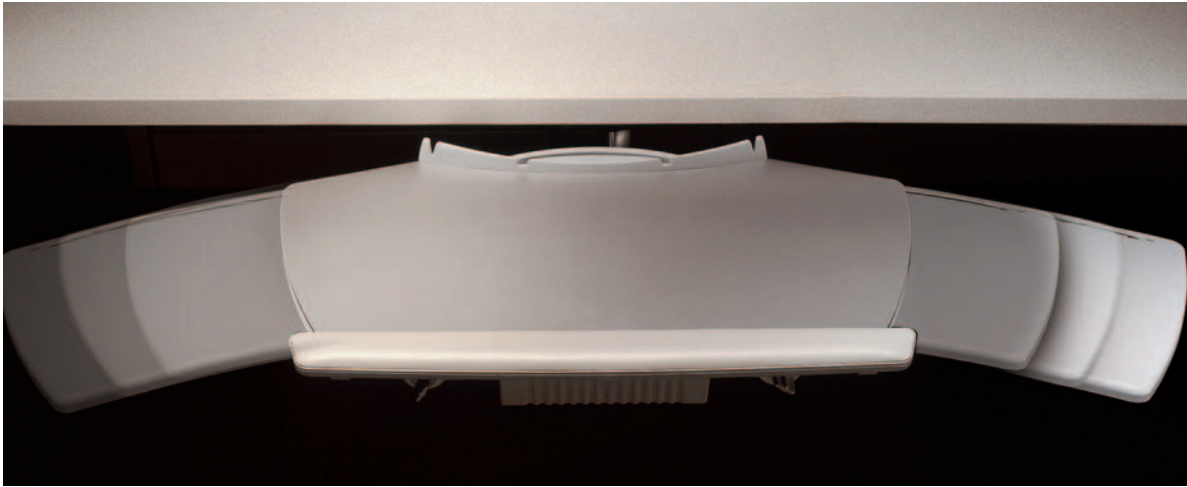

## Slider Keyboard Platform.

Built-in sliding mousing surface makes it ideal for the ambidextrous few or the multi-user workstation many.

05-0000363

05-0002042

Built-in document slot gets up to 20 documents off the work surface and angles them for proper in-line viewing.

## Obligatory and important basic feature information

- Ambidextrous, integrated mousing surface adjusts for left- or right-handed mousing
- Offers Quick-Connect™ capability for tool free swap-out (patented)
- Creates an integrated workstation approach
- Curved mouse surface designed for correct ergonomic positioning
- Palm Rests are height-adjustable with a range of 1¼" from ¼" to 1½" above the platform
- Attaches to any Details Mechanism
- W20 x H3 x D9½
- Mouse surface: W8 x D8
- 7 lbs.
- Warranty: 10 years
- Meets or exceeds all ANSI/BIFMA standards